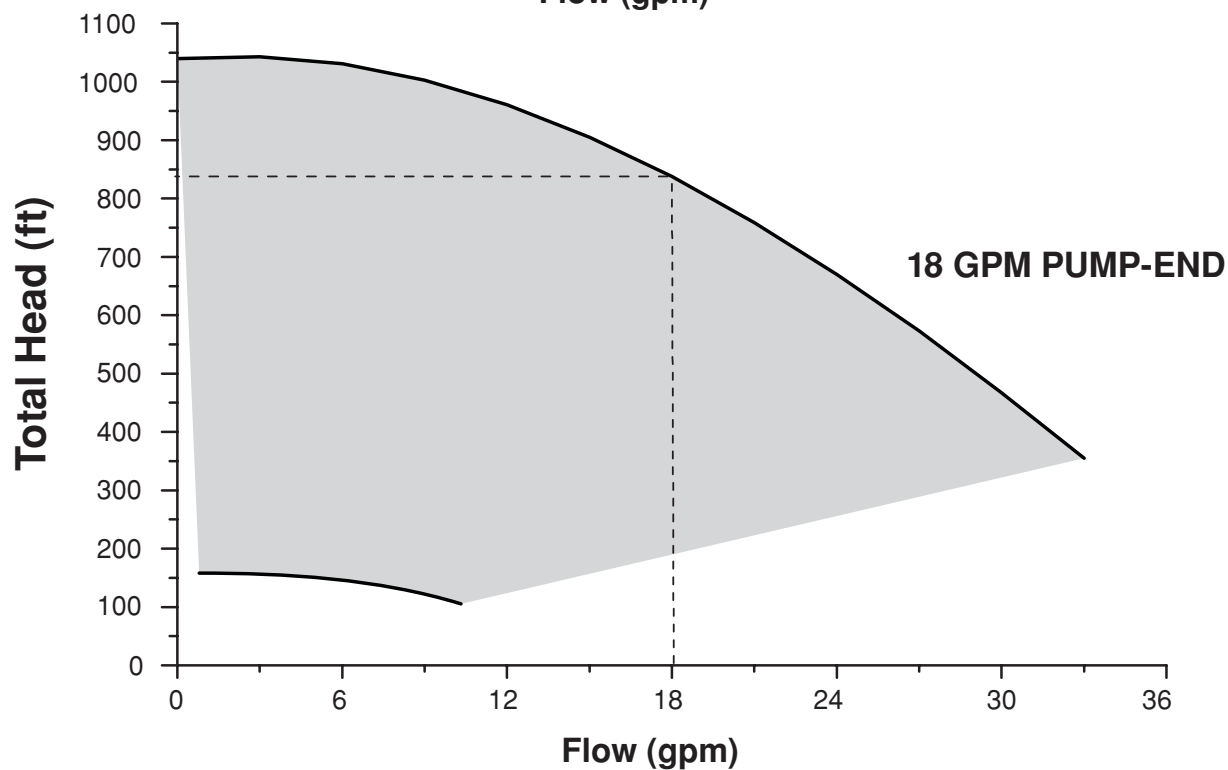

SubDrive300 Performance Curves

Note: When used with FPS 4400 4" models.

SubDrive300 Performance Curves

Note: When used with FPS 4400 4" models.

SubDrive300

Performance Curves

Note: When used with FPS 4400 4" models.

SubDrive300 Performance Curves

Note: When used with FPS 4400 4" models.