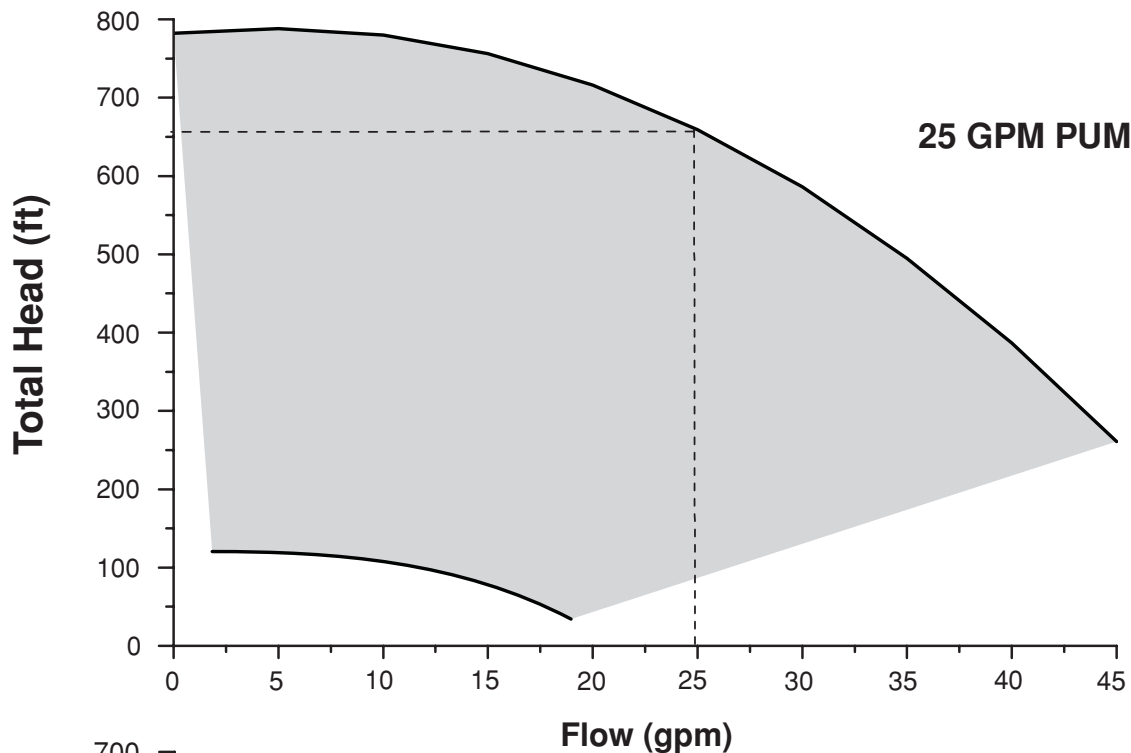

SubDrive300 Performance Curves

Note: When used with FPS 4400 4" models.

SubDrive300 Performance Curves

Note: When used with FPS 4400 4" models.

SubDrive300

Performance Curves

Note: When used with FPS 4400 4" models.

SubDrive300 Performance Curves

Note: When used with FPS 4400 4" models.