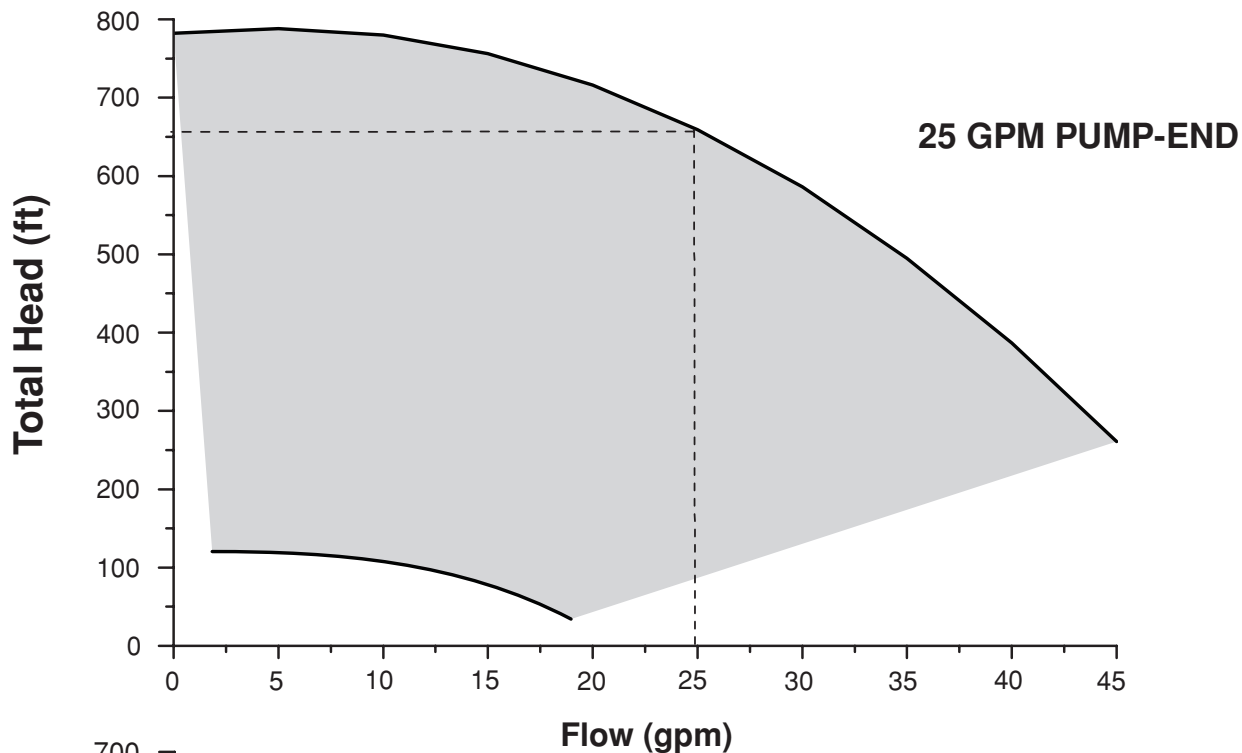

## SubDrive300 Performance Curves

Note: When used with FPS 4400 4" models.

### Performance Curves

Note: When used with FPS 4400 4" models.

## SubDrive300 Performance Curves

**Note:** When used with FPS 4400 4" models.