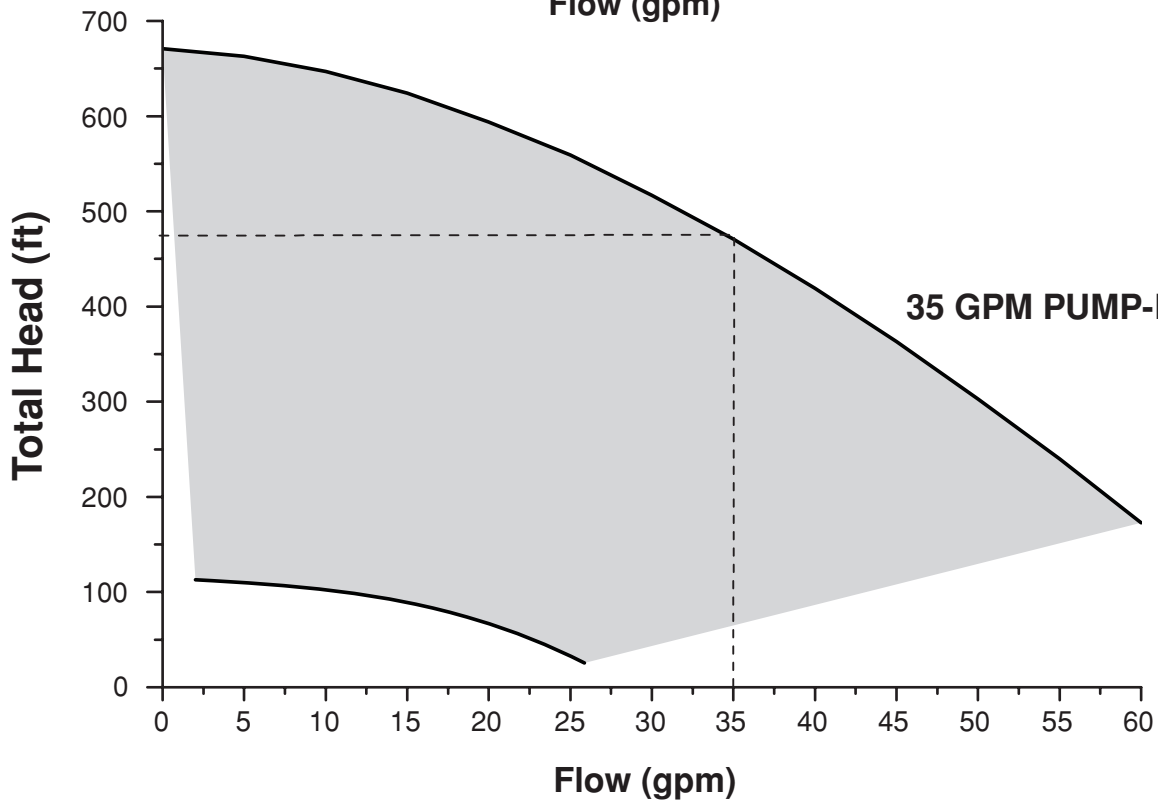

SubDrive300 Performance Curves

Note: When used with FPS 4400 4" models.

SubDrive300 Performance Curves

Note: When used with FPS 4400 4" models.

SubDrive300

Performance Curves

Note: When used with FPS 4400 4" models.

SubDrive300 Performance Curves

Note: When used with FPS 4400 4" models.