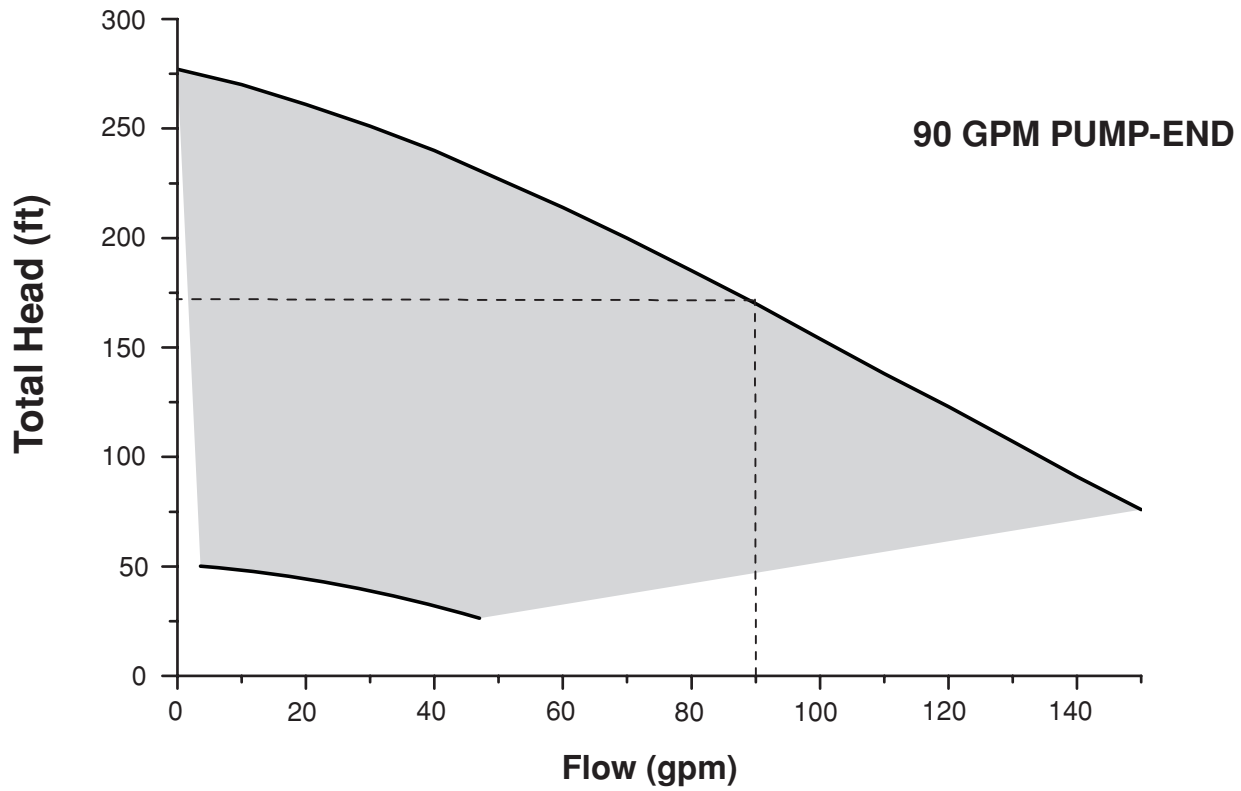

SubDrive300 Performance Curves

Note: When used with FPS 4400 4" models.