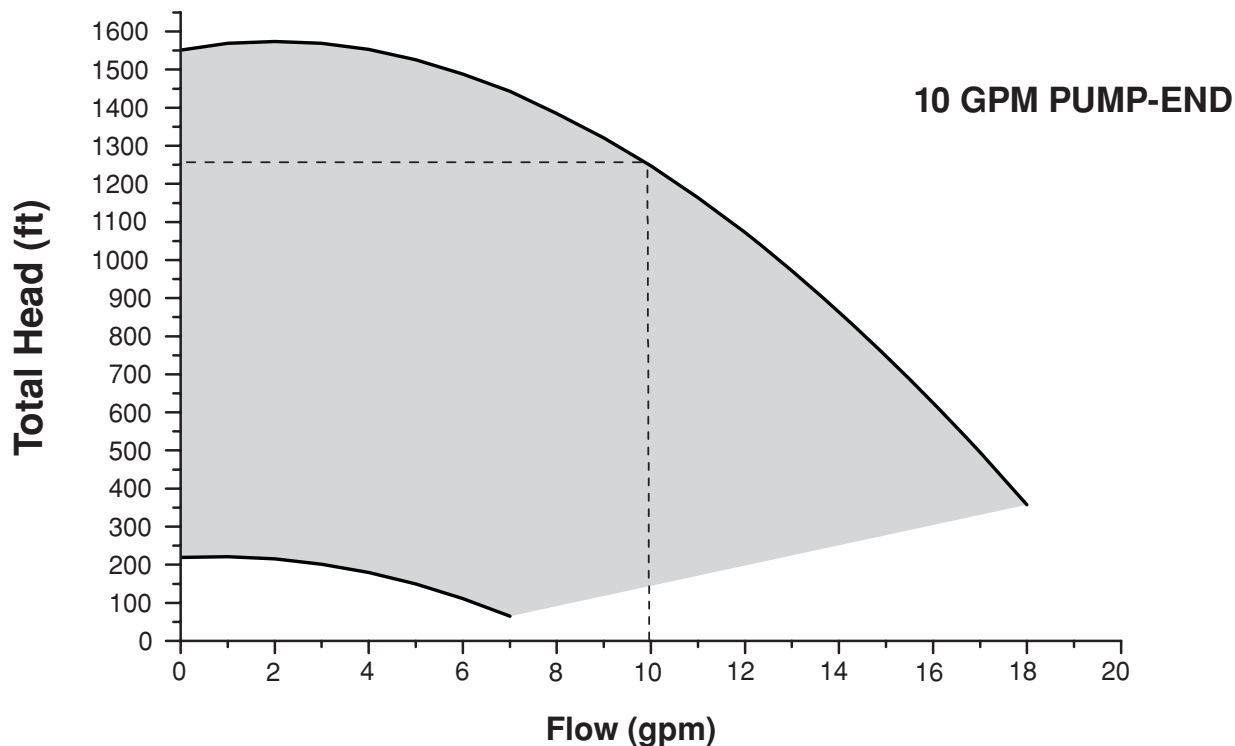

SubDrive300 Performance Curves

Note: When used with FPS 4400 4" models.

SubDrive300 Performance Curves

Note: When used with FPS 4400 4" models.

SubDrive300

Performance Curves

Note: When used with FPS 4400 4" models.

SubDrive300 Performance Curves

Note: When used with FPS 4400 4" models.