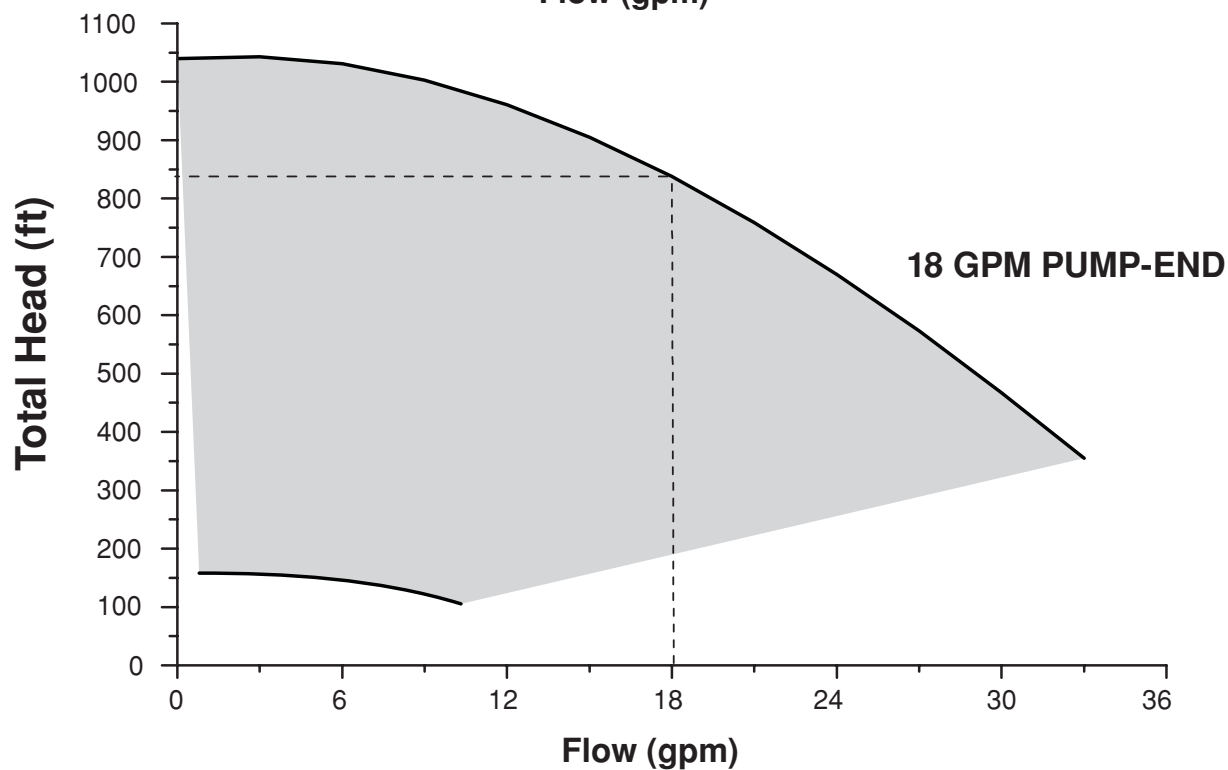

## SubDrive300 Performance Curves

Note: When used with FPS 4400 4" models.

### Performance Curves

Note: When used with FPS 4400 4" models.

## SubDrive300 Performance Curves

**Note:** When used with FPS 4400 4" models.