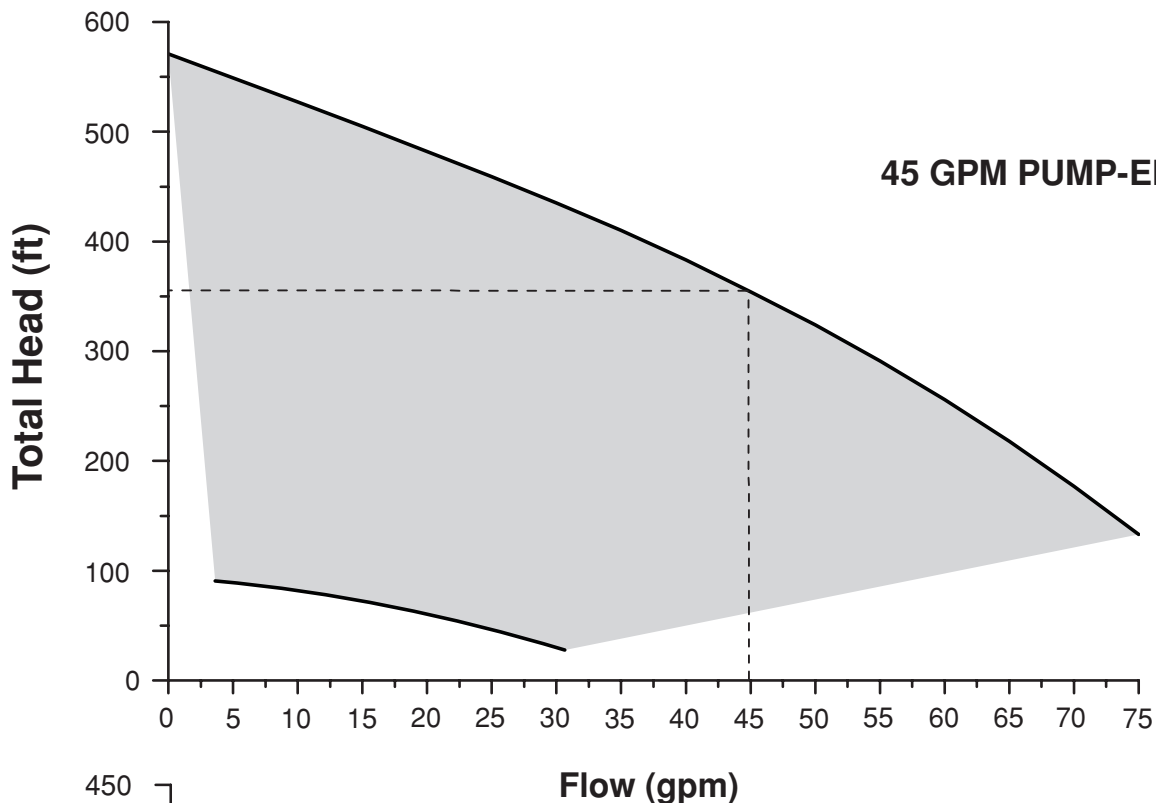

## SubDrive300 Performance Curves

Note: When used with FPS 4400 4" models.

### Performance Curves

Note: When used with FPS 4400 4" models.

## SubDrive300 Performance Curves

**Note:** When used with FPS 4400 4" models.