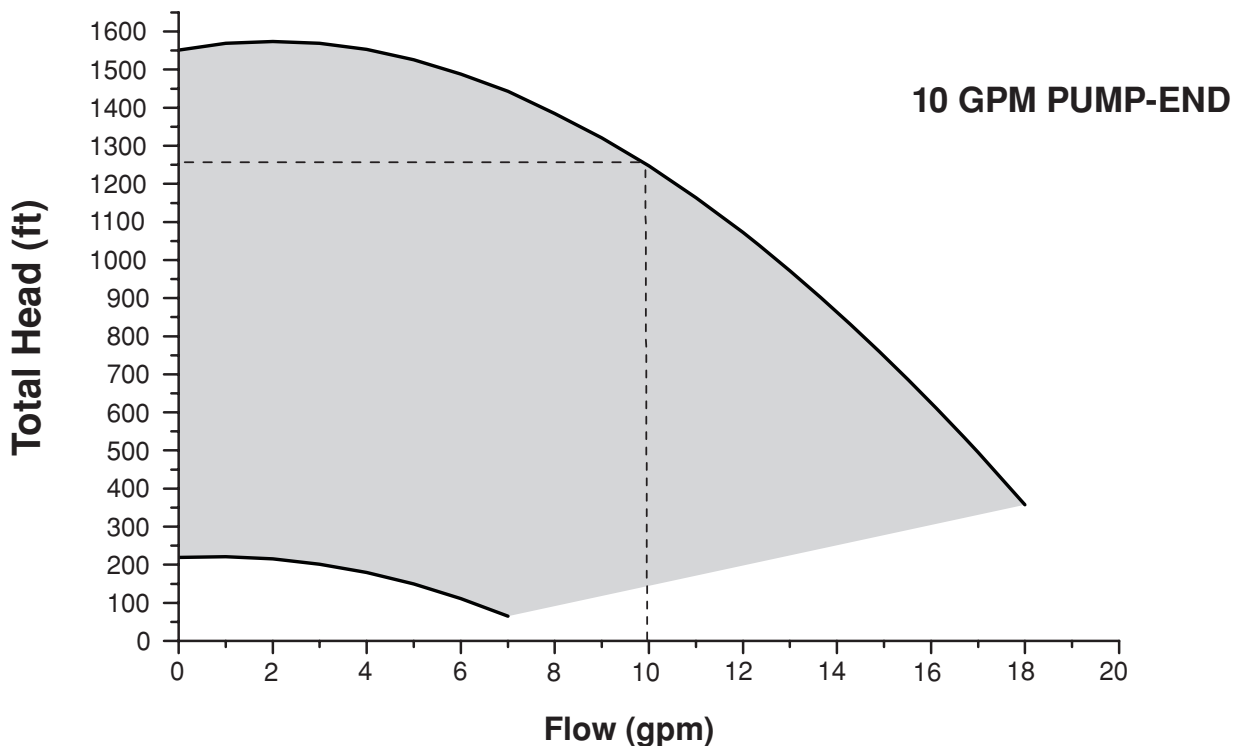

## SubDrive300 Performance Curves

Note: When used with FPS 4400 4" models.

### Performance Curves

Note: When used with FPS 4400 4" models.

## SubDrive300 Performance Curves

**Note:** When used with FPS 4400 4" models.