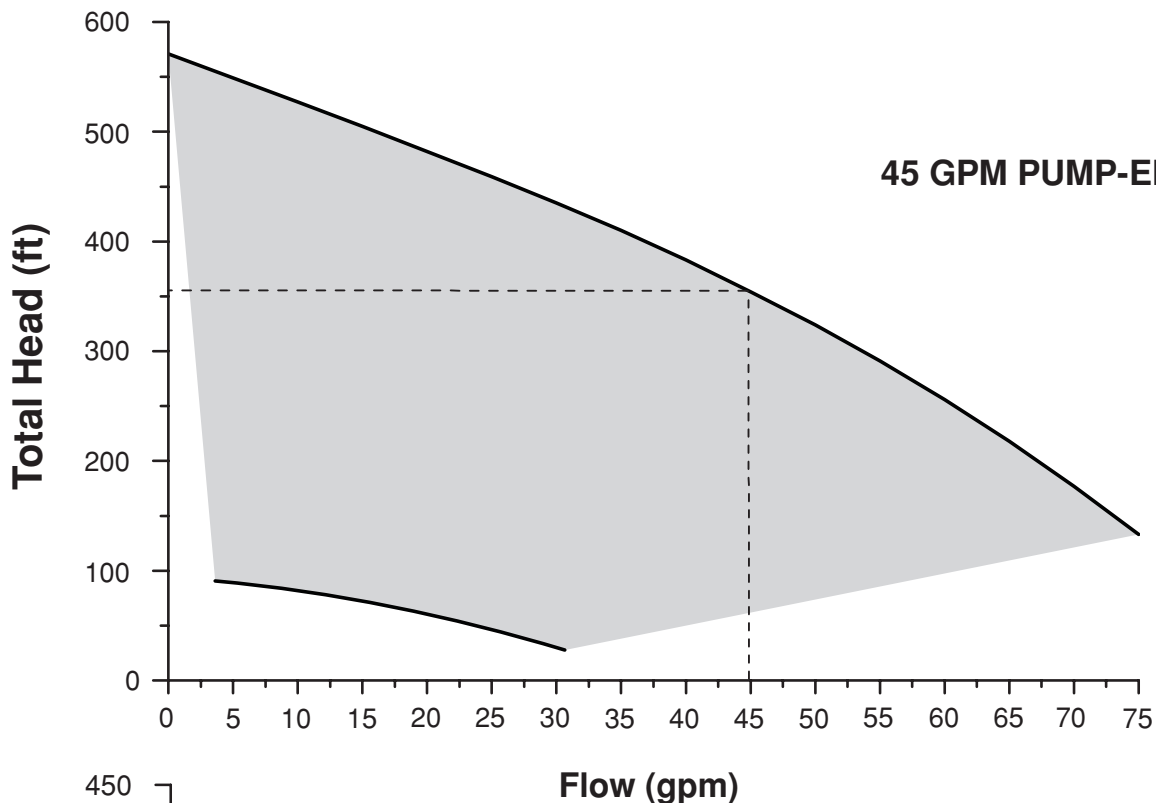

SubDrive300 Performance Curves

Note: When used with FPS 4400 4" models.

SubDrive300 Performance Curves

Note: When used with FPS 4400 4" models.

SubDrive300

Performance Curves

Note: When used with FPS 4400 4" models.

SubDrive300 Performance Curves

Note: When used with FPS 4400 4" models.