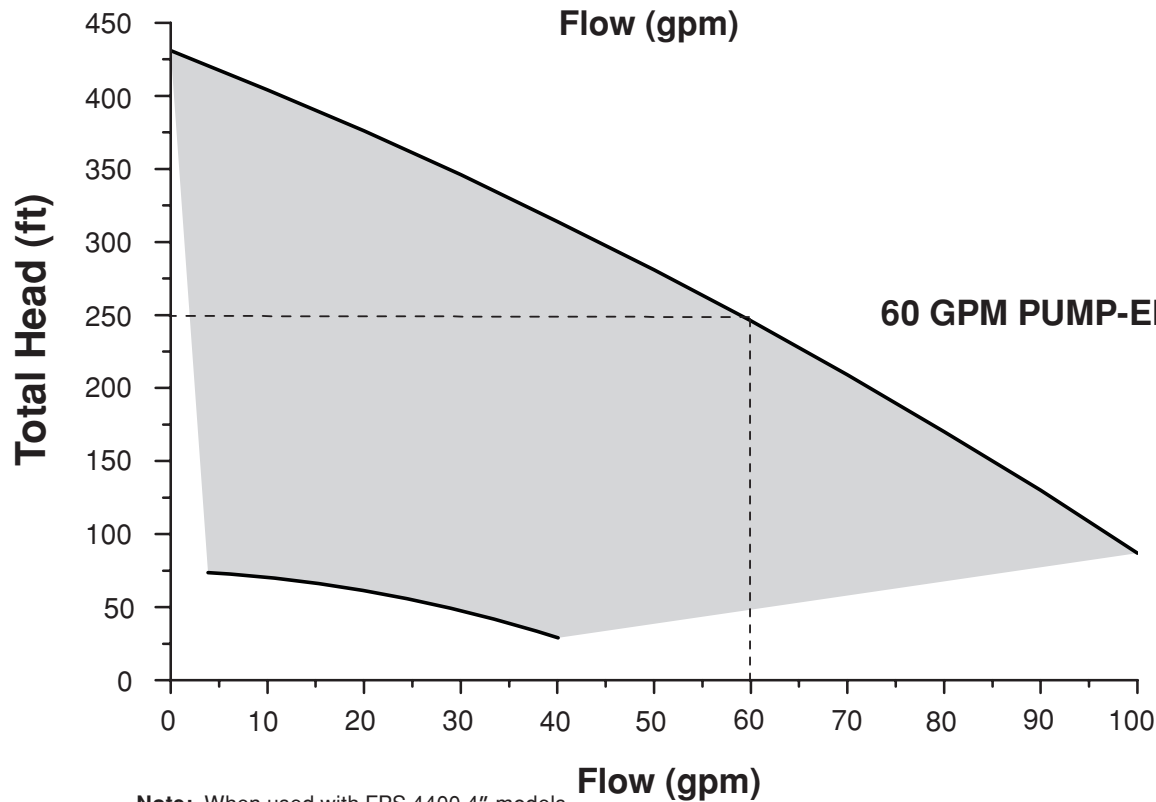

SubDrive300 Performance Curves

Note: When used with FPS 4400 4" models.

SubDrive300 Performance Curves

Note: When used with FPS 4400 4" models.

SubDrive300

Performance Curves

Note: When used with FPS 4400 4" models.

SubDrive300 Performance Curves

Note: When used with FPS 4400 4" models.