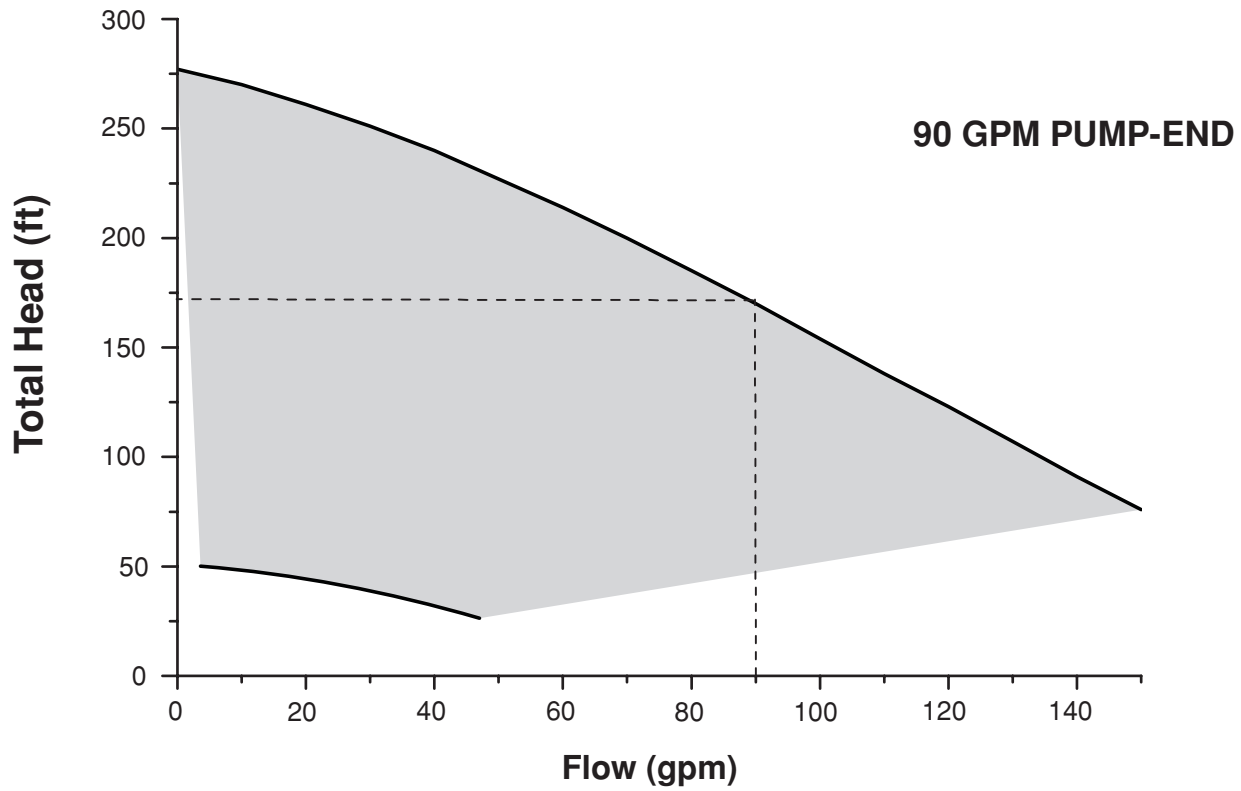

SubDrive300 Performance Curves

Note: When used with FPS 4400 4" models.

SubDrive300 Performance Curves

Note: When used with FPS 4400 4" models.

SubDrive300

Performance Curves

Note: When used with FPS 4400 4" models.

SubDrive300 Performance Curves

Note: When used with FPS 4400 4" models.