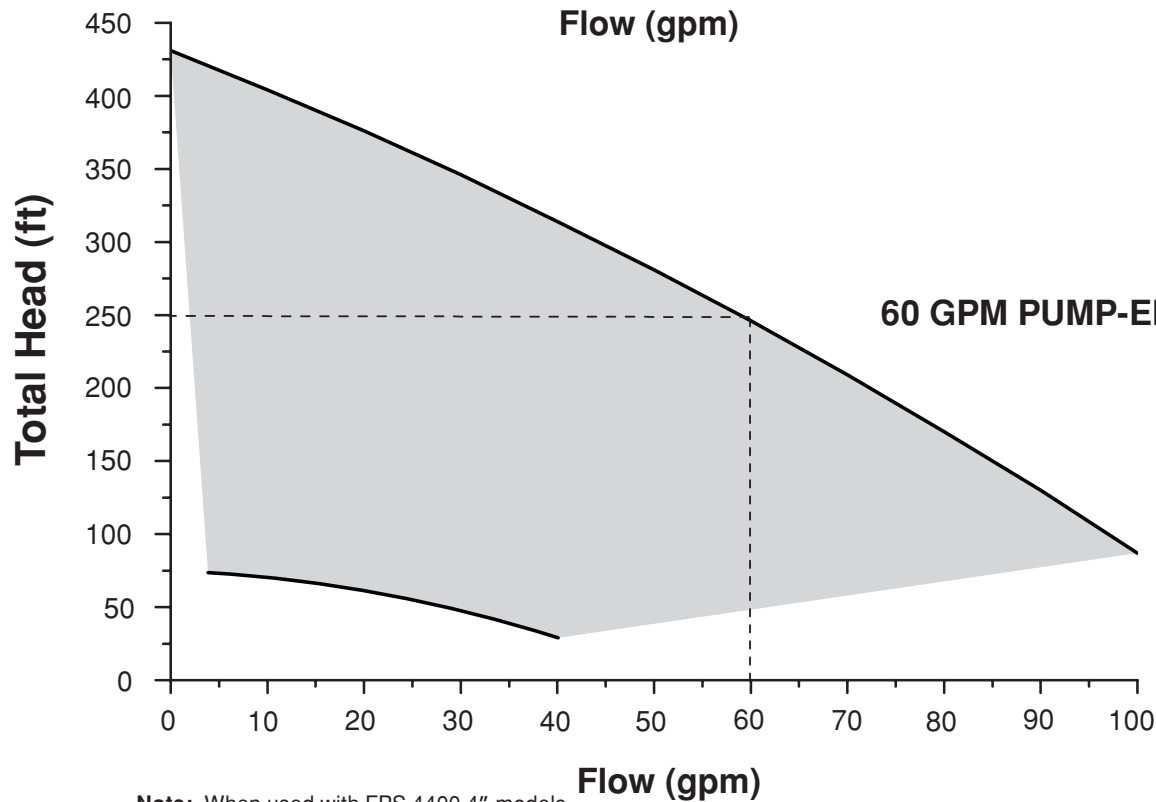

## SubDrive300 Performance Curves

Note: When used with FPS 4400 4" models.

### Performance Curves

Note: When used with FPS 4400 4" models.

## SubDrive300 Performance Curves

**Note:** When used with FPS 4400 4" models.