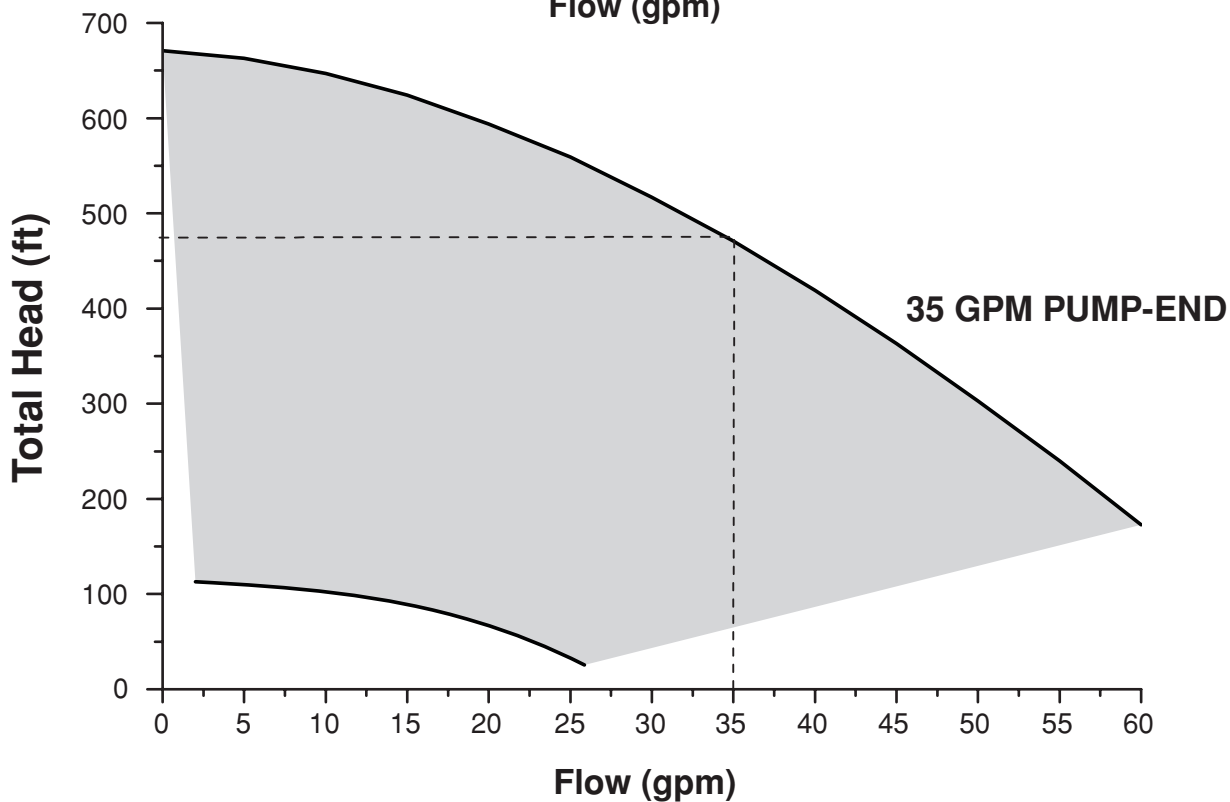

## SubDrive300 Performance Curves

Note: When used with FPS 4400 4" models.

### Performance Curves

Note: When used with FPS 4400 4" models.

## SubDrive300 Performance Curves

**Note:** When used with FPS 4400 4" models.